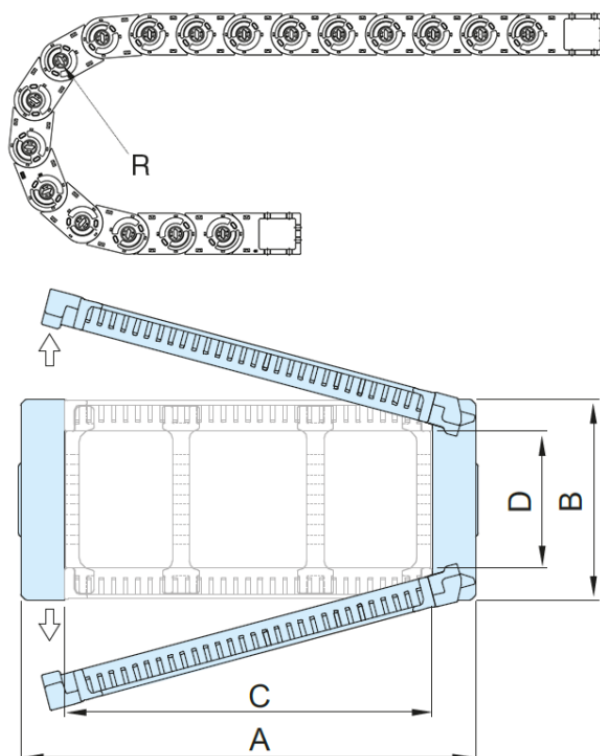

Article number: 18ST072N250R250

Description: ST Shift cable chain, ST072N.250 Radius 250 - Hoved nr. (1LK)
Type ST 072N.250.R250

Measures

A = 282

B = 66

C = 250

D = 45

I = 72

R = 250